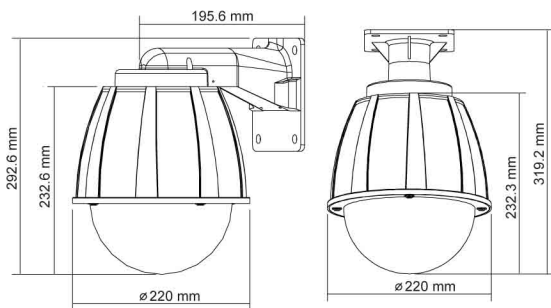

Outdoor Speed Dome Camera

Features

- 35x or 22x optical zoom, 16x digital zoom
- Day & Night (option: IR-Cut filter Removable, ICR)
- On Screen Display (OSD) set-up menu
- 128 present points
- Remote Control via RS-485 (by RYK-8330 control keyboard)
- IP 66 for outdoor, built-in Heater & Fan
- Wall / Pendant / Corner mount for choice

• Wall Mount (A type)

• Pendant Mount (B type)

Controller :

RYK-8330
(RS-485)

Option :

RYK-8728
Wall Mount

RYK-8729
Pendant Mount

RYK-8730
Corner Mount

Model No.	Wall	IV-A805A	IV-A806A
	Pendant	IV-A805B	IV-A806B
Image Device		1/4" Color Sony Super HAD (Hi-Res.)	1/4" Color Sony EX-View HAD (Hi-Res.)
Picture Elements		NTSC:768x494, PAL:752x582	NTSC:768x494, PAL:752x582
Resolution		520 TVL	520TVL
Min. Illumination		0.7 Lux / F1.6	0.01 Lux (Night / BW), 0.5 Lux (Day / Color) / F1.6~3.7
Electronic Shutter		NTSC:1/60~1/30,000, PAL:1/50~1/30,000	
Lens Furnished		22x Auto Focus Zoom (3.9~85.8mm / F1.6~3.7)	22x (ICR) Auto Focus Zoom (3.9~85.8mm / F1.6~3.7)
Digital Zoom Ratio		Basic 16x (Total Zoom Ratio 352x), 2x~16x variable	
Zoom Speed		5 sec	
Focus Mode		Auto / Manual / Push Auto	
Iris Control		Auto / Manual	
White Balance		Auto / Hue / Indoor / Outdoor / manual / Push Auto	
Day & Night (ICR)		—	AE / Sensor / Day / Night
Gain Control		Auto / Manual	
Back Light Comp.		On / Off	
Pan / Tilt	Angle	Pan: 360°, Tilt: 0°~90°	
Control	Speed Control	Manual: Pan 1°~150° / sec, Tilt: 1°~100° / sec, Auto: Pan 1°~300° / sec, Tilt: 1°~200° / sec	
Preset Point		128 preset points	
Sequence		6	
Remote Control		RS-485	
Protocol		YOKO / PELCO D&P / LG	
On Screen Display		Set-up menu	
Auto Turn Around		Yes	
Alarm / Relay		6 / 1	
Sync. System		Internal	
Video Output		1 Vp-p / 75 Ohms	
Power Supply		DC12V±10% (option: AC24V)	
Power Consumption		DC: 2800mA max. / AC: 2400mA max.	
Operating Temp.		-10°C ~ 50°C	